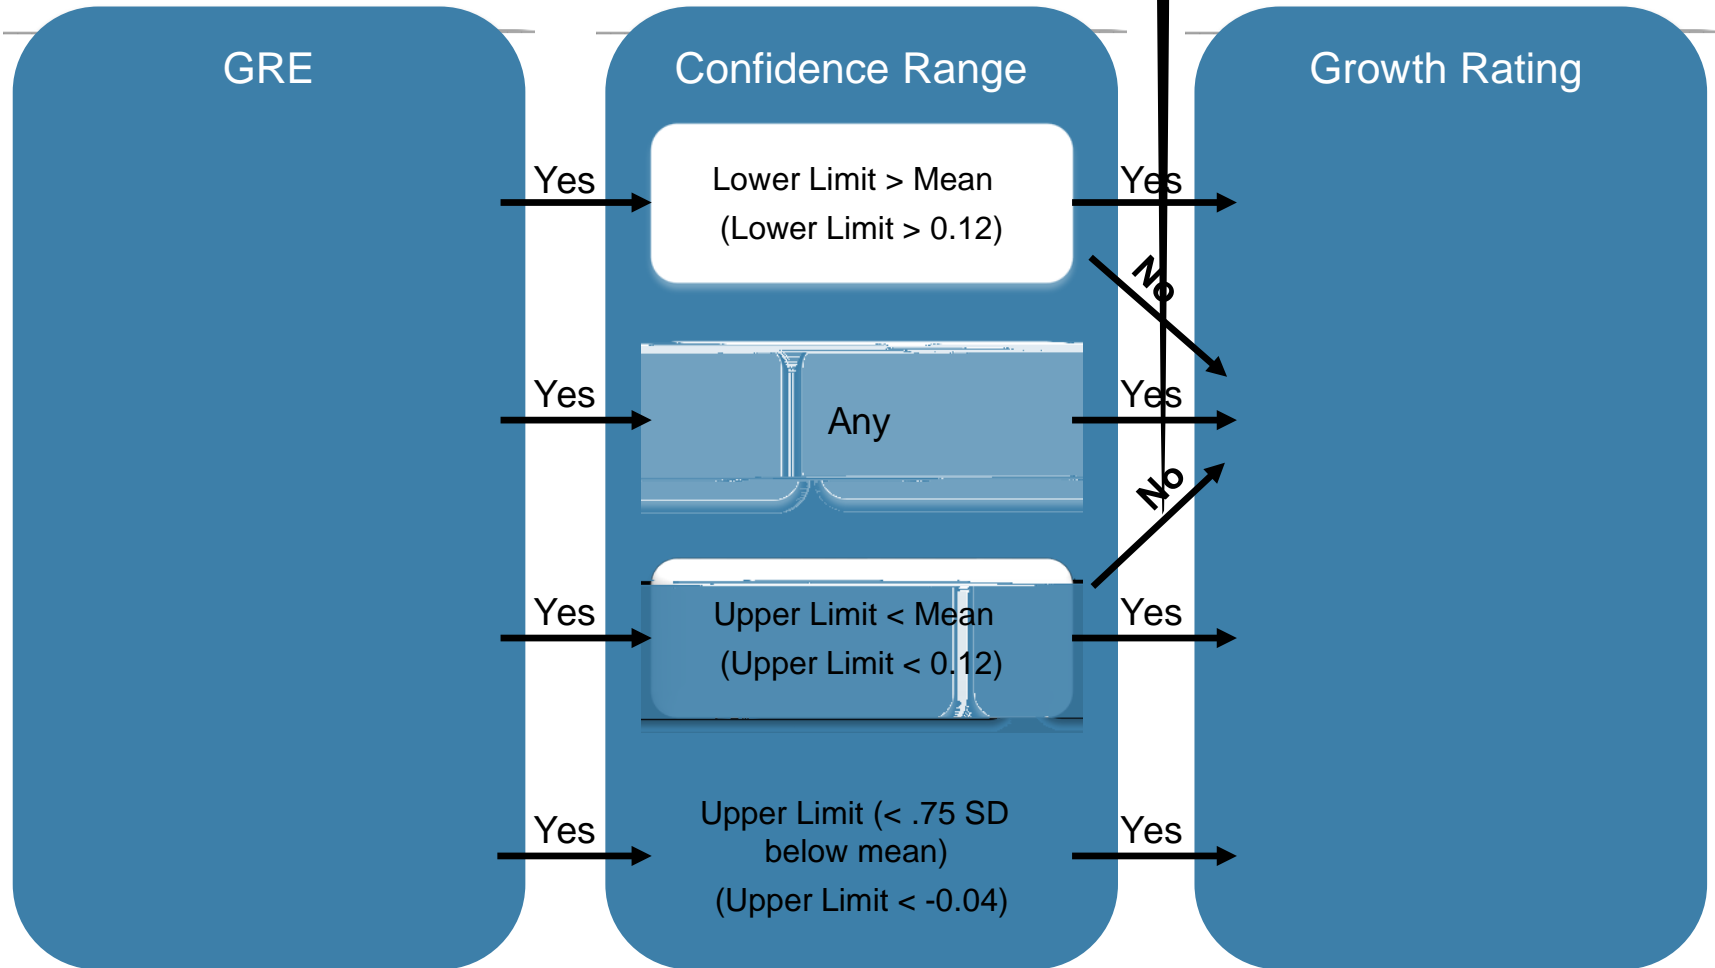

NYS Grades 9-12 Principal Growth Scores: From MGP and GRE to HEDI Ratings and Scores 2018-19

October 2019

Disclaimer

How is MGP Classified into 3012- d Growth Rating for Principals of Grades 9- 12 in 2018- 19?

MGP

Confidence Range

Lower Limit > Mean
(Lower Limit > 53)

Any

Upper Limit < Mean
(Upper Limit < 53)

How is GRE Classified into 3012- d Growth Rating for Principals of Grades 9- 12 in 2018- 19?

How are 3012- d Growth Score Points for Principals of Grades 9- 12 Assigned Based on GREs in 2018- 19?